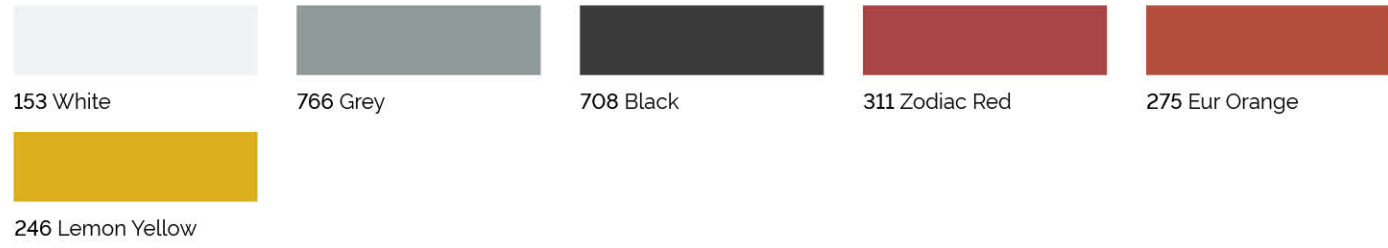

GUMMIPAIN - 6715

Flexible finish for inflatable boats
Finitura elastica per gommoni

Finition élastique pour bateaux pneumatiques
Acabado elástico para lancha neumática

UNIGLOSS - 6726

One-pack high-quality enamel
Smalto superiore monocomponente

Laque supérieure mono-composant
Esmalte superior monocomponente